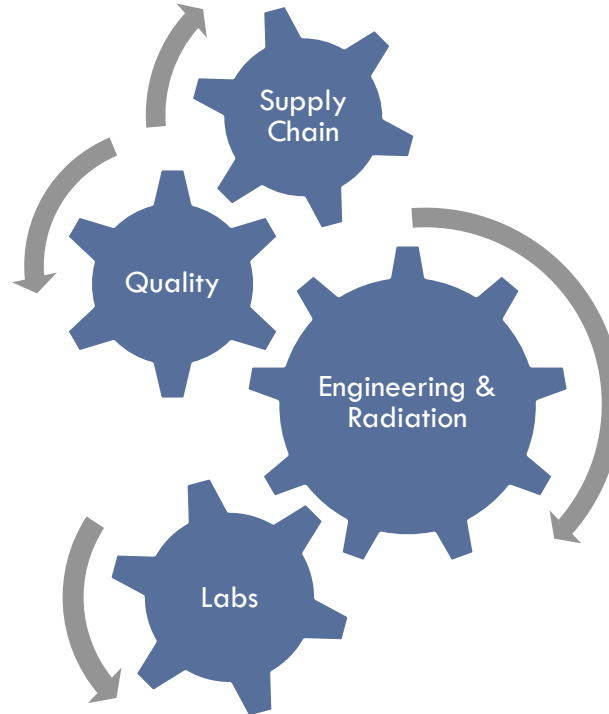

- » Schedule Control
- » Export License Management
- » Part Approval Document (PAD)
- » Second Sourcing
- » Technical Know-How
- » Failure Analysis (FA)
- » Technical Interface to Manufacturer
- » Construction Analysis
- » Customized Specifications
- » Parts Selection
- » Evaluation

- » Obsolescence Management
- » Incoming Inspection
- » Alerts Management
- » Source Inspection
- » Supplier Evaluation
- » Radiation Tests
- » Destructive Physical Analysis (DPA)
- » Tesat Equipment Assembly